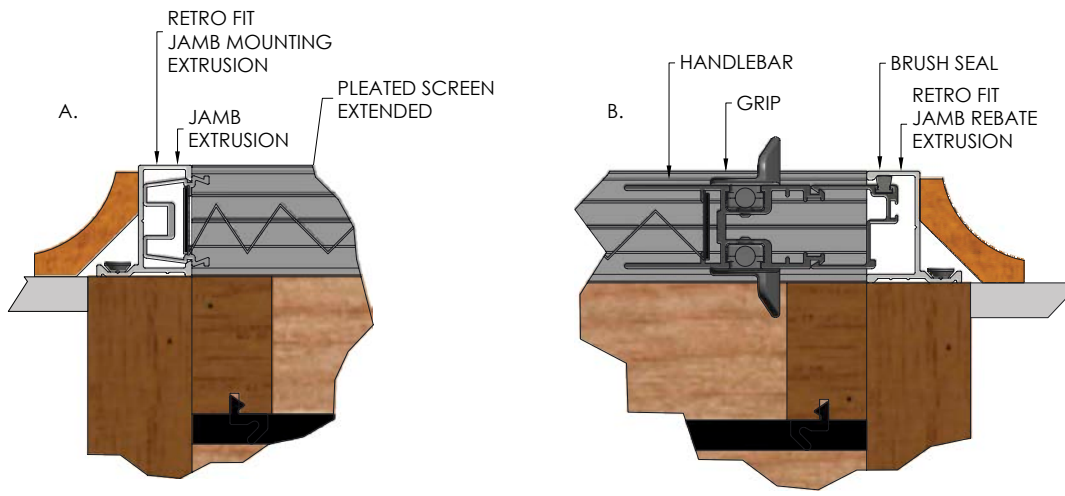

612 Retractable Pleated Insect Screen Retrofit

Plan View – Brio Weatherfold 4s exterior folding door hardware, non mortice hinges

WEATHERFOLD 4s NON MORTICE EXTERIOR FOLDING DOOR HARDWARE