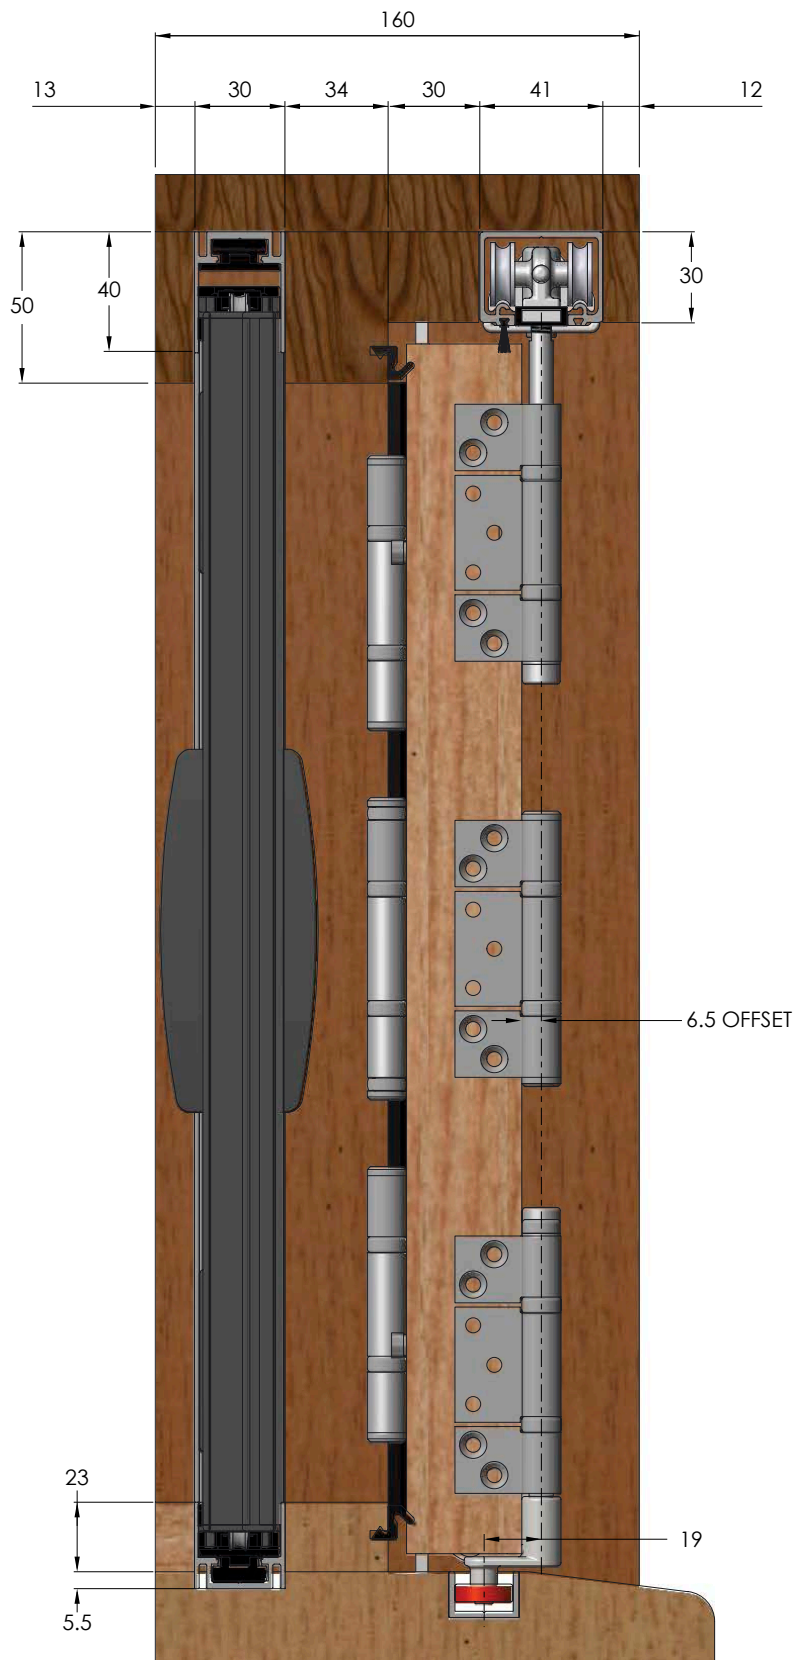

612 Retractable Pleated Insect Screen with Window

End View – Brio Weatherfold 4s Window exterior folding window hardware