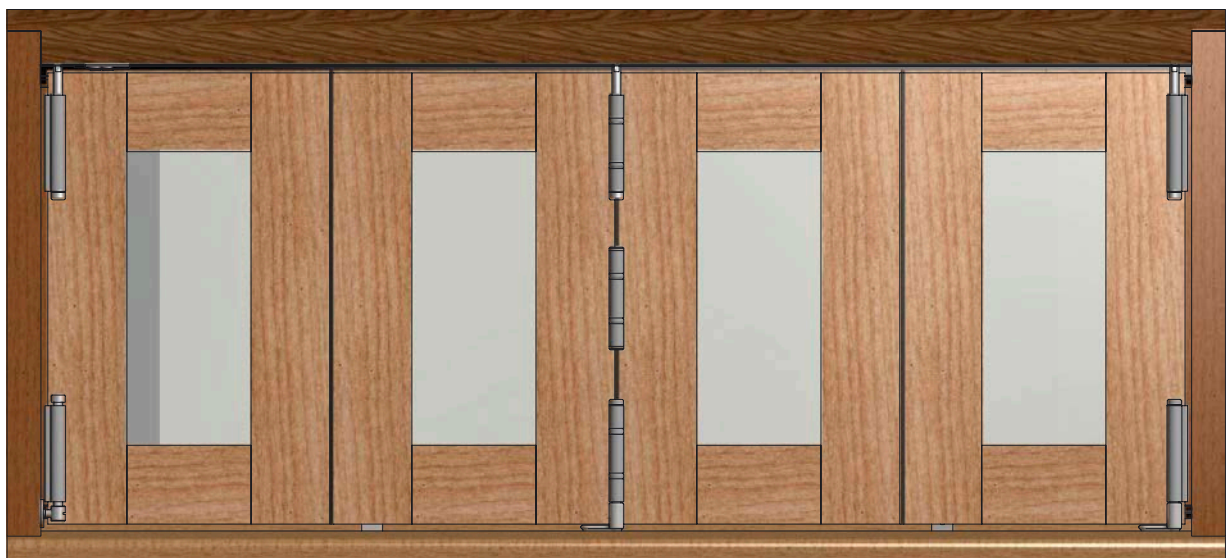

612 Retractable Pleated Insect Screen with Window

Plan View – Brio Weatherfold 4s Window exterior folding window hardware

WEATHERFOLD 4s NON MORTICE
EXTERIOR FOLDING WINDOW 25 HARDWARE