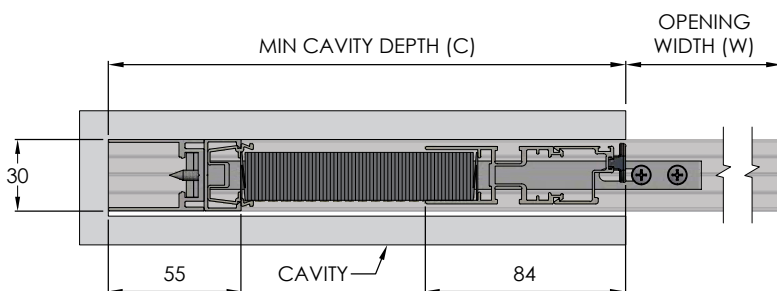

# 612 Retractable Pleated Insect Screen with Pocket

Plan and end view of pocket application

PLEATED SCREEN RETRACTED

PLEATED SCREEN EXTENDED

OPENING WIDTH (W)	SCREEN WIDTH	MIN CAVITY DEPTH (C)
955	1100	145
1345	1500	155
1832	2000	168
2515	2700	185
3382	3600	218
4255	4500	245

# Standard Sizes

Screen width reduces in size to the next smallest screen, eg. a 3600mm wide screen can be installed in an opening that is between 2700mm-3600mm wide. Screen height can be cut down by up to 200mm. Aluminium sections available in powder coat Black, Silver and White.