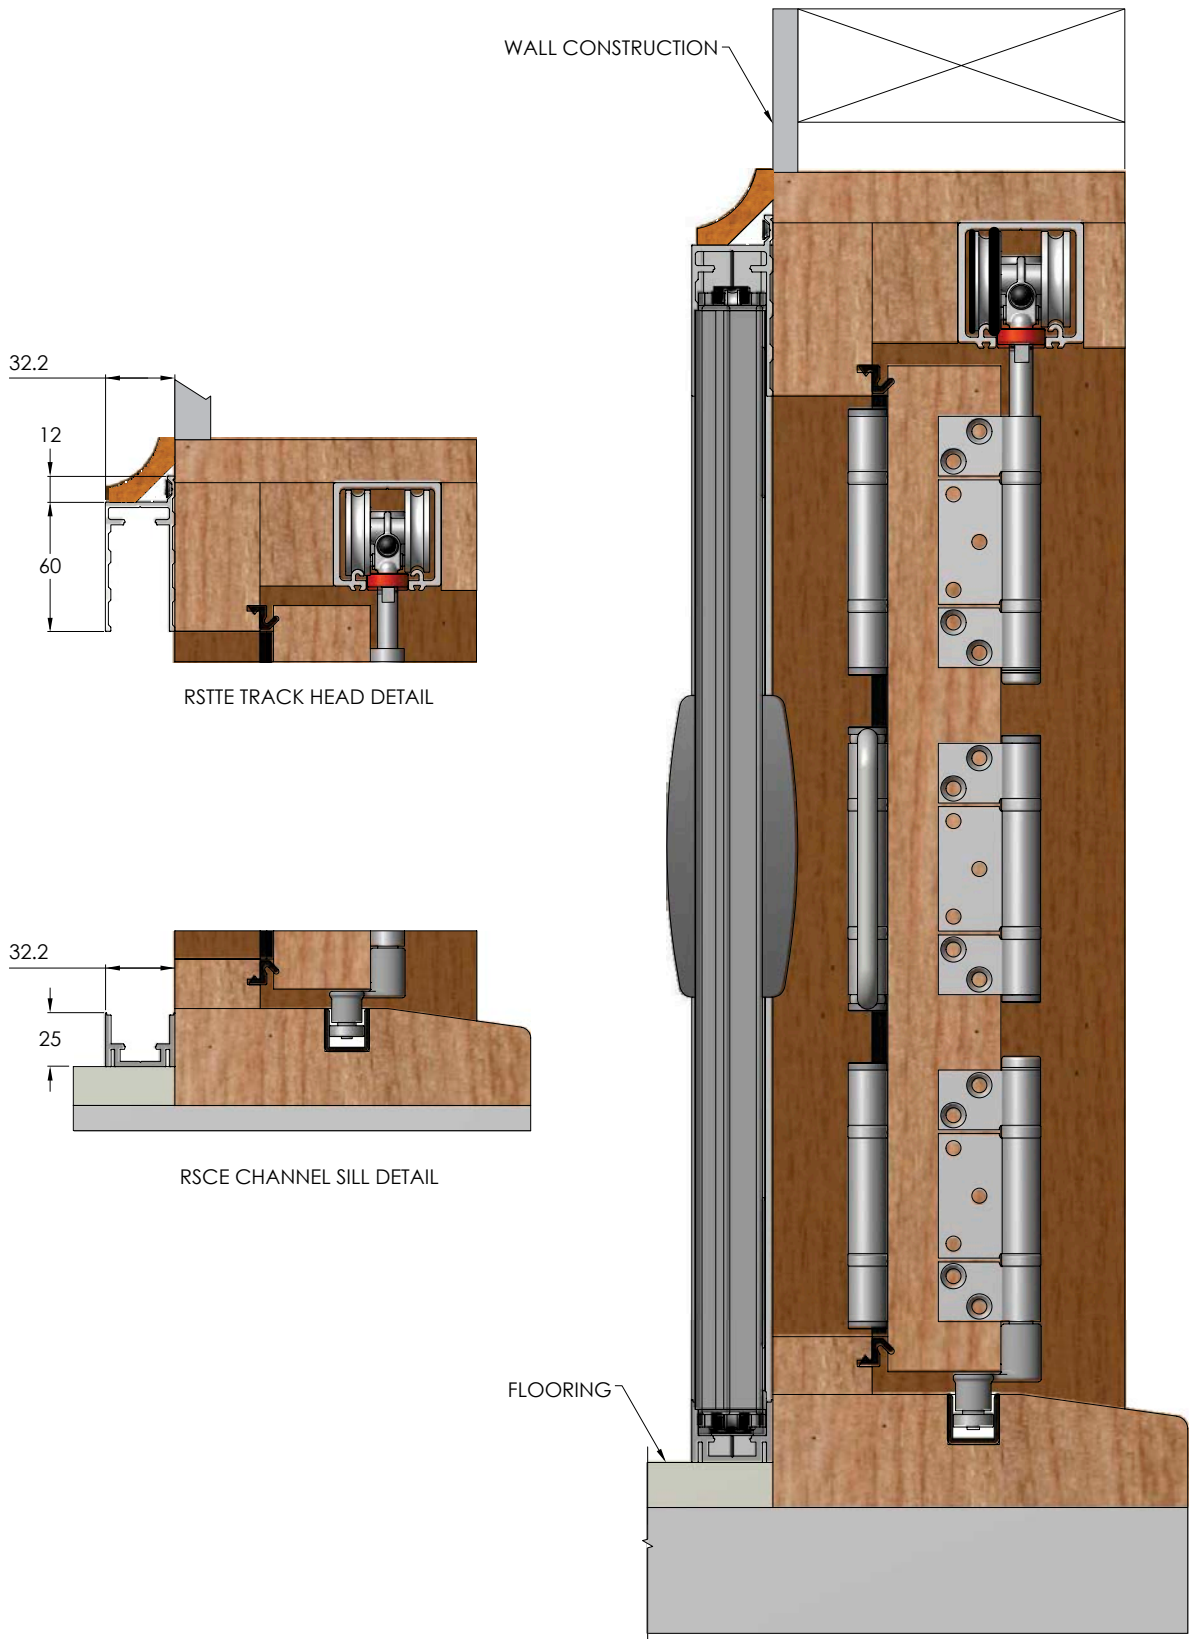

612 Retractable Pleated Insect Screen Retrofit

End View – Brio Weatherfold 4s exterior folding door hardware, non mortise hinges