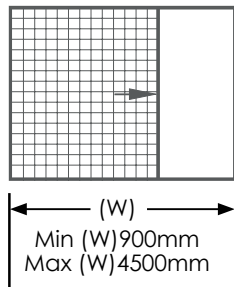

Standard Sizes

Screen width reduces in size to the next smallest screen, eg. a 3600mm wide screen can be installed in an opening that is between 2700mm-3600mm wide. Screen height can be cut down by up to 200mm. Aluminium sections available in powder coat Black, Silver and White.

Single Screen

		Width Range mm					
		900 - 1100	1100 - 1500	1500 - 2000	2000 - 2700	2700 - 3600	3600 - 4500
Height Range mm	3000 - 3200	KIT-9	KIT-9	KIT-10	KIT-11	KIT-12	KIT-12
	2800 - 3000	KIT-9	KIT-9	KIT-10	KIT-11	KIT-12	KIT-12
	2600 - 2800	KIT-9	KIT-9	KIT-10	KIT-11	KIT-12	KIT-12
	2400 - 2600	KIT-9	KIT-9	KIT-10	KIT-11	KIT-12	KIT-12
	2200 - 2400	KIT-5	KIT-5	KIT-6	KIT-7	KIT-8	KIT-8
	2000 - 2200	KIT-5	KIT-5	KIT-6	KIT-7	KIT-8	KIT-8
	1800 - 2000	KIT-5	KIT-5	KIT-6	KIT-7	KIT-8	KIT-8
	1600 - 1800	KIT-5	KIT-5	KIT-6	KIT-7	KIT-8	
	1400 - 1600	KIT-5	KIT-1	KIT-2	KIT-3	KIT-4	
	1200 - 1400	KIT-5	KIT-1	KIT-2	KIT-3		
	1000 - 1200	KIT-1	KIT-1	KIT-2	KIT-3		
	800 - 1000	KIT-1	KIT-1	KIT-2			
600 - 800	KIT-1	KIT-1	KIT-2				

Corresponding kit number shown in table

Example Screen Code **RSDL3200-1100PBK**

-3200 High
-1100 Wide
-Powder Coat Black

Single Screen