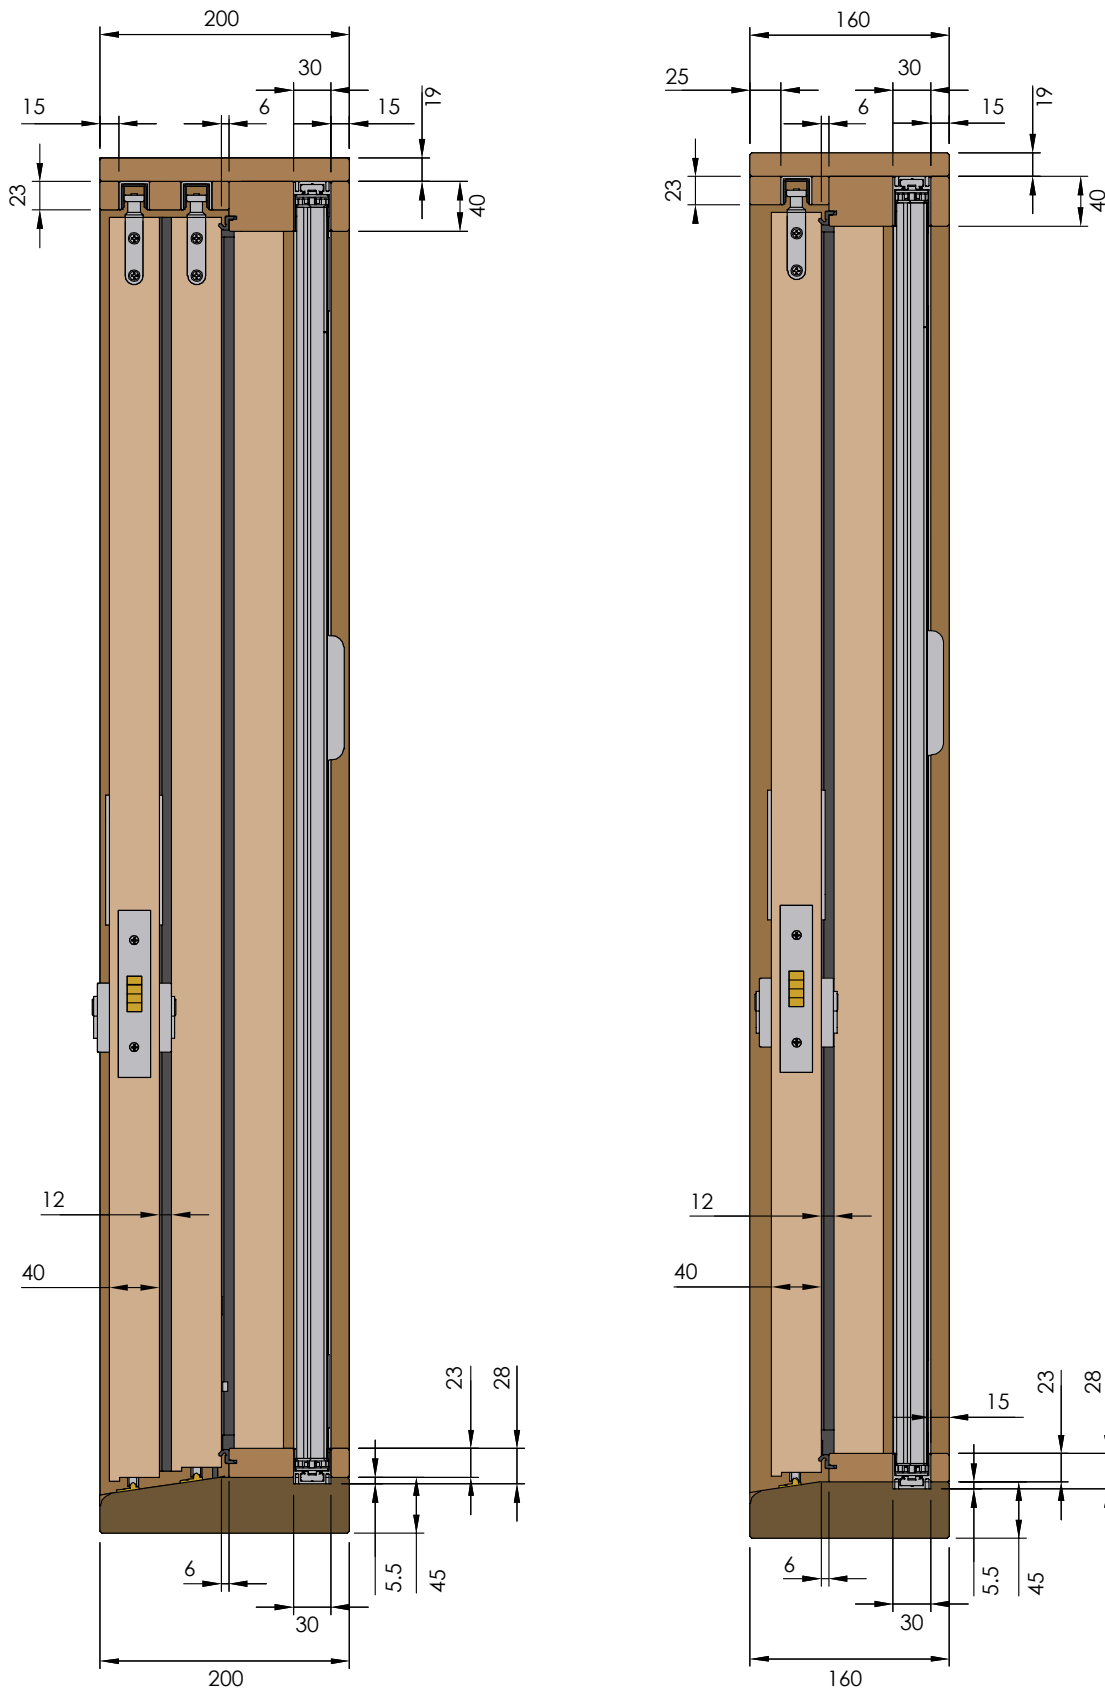

612 Retractable Pleated Insect Screen with Sliding Panels

End View – Brio Timberoll 200 exterior bottom roller sliding door hardware