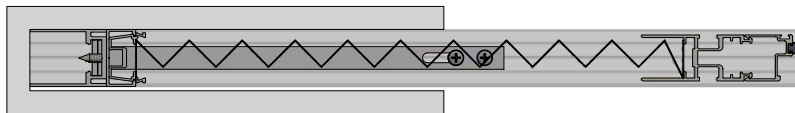

# 612 Retractable Pleated Insect Screen with Pocket

Plan and end view of pocket application

PLEATED SCREEN RETRACTED

PLEATED SCREEN EXTENDED

OPENING WIDTH (W)	SCREEN WIDTH	MIN CAVITY DEPTH (C)
955	1100	145
1345	1500	155
1832	2000	168
2515	2700	185
3382	3600	218
4255	4500	245