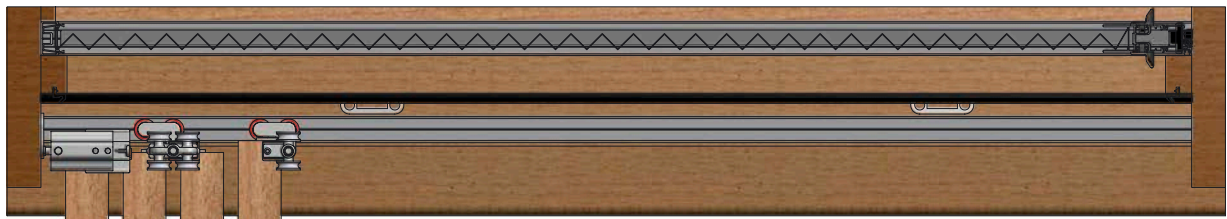

612 Retractable Pleated Insect Screen with Window

Plan View – Brio Weatherfold 4s Window exterior folding window hardware

PLEATED SCREEN EXTENDED

WEATHERFOLD 4s NON MORTICE
EXTERIOR FOLDING WINDOW 25 HARDWARE