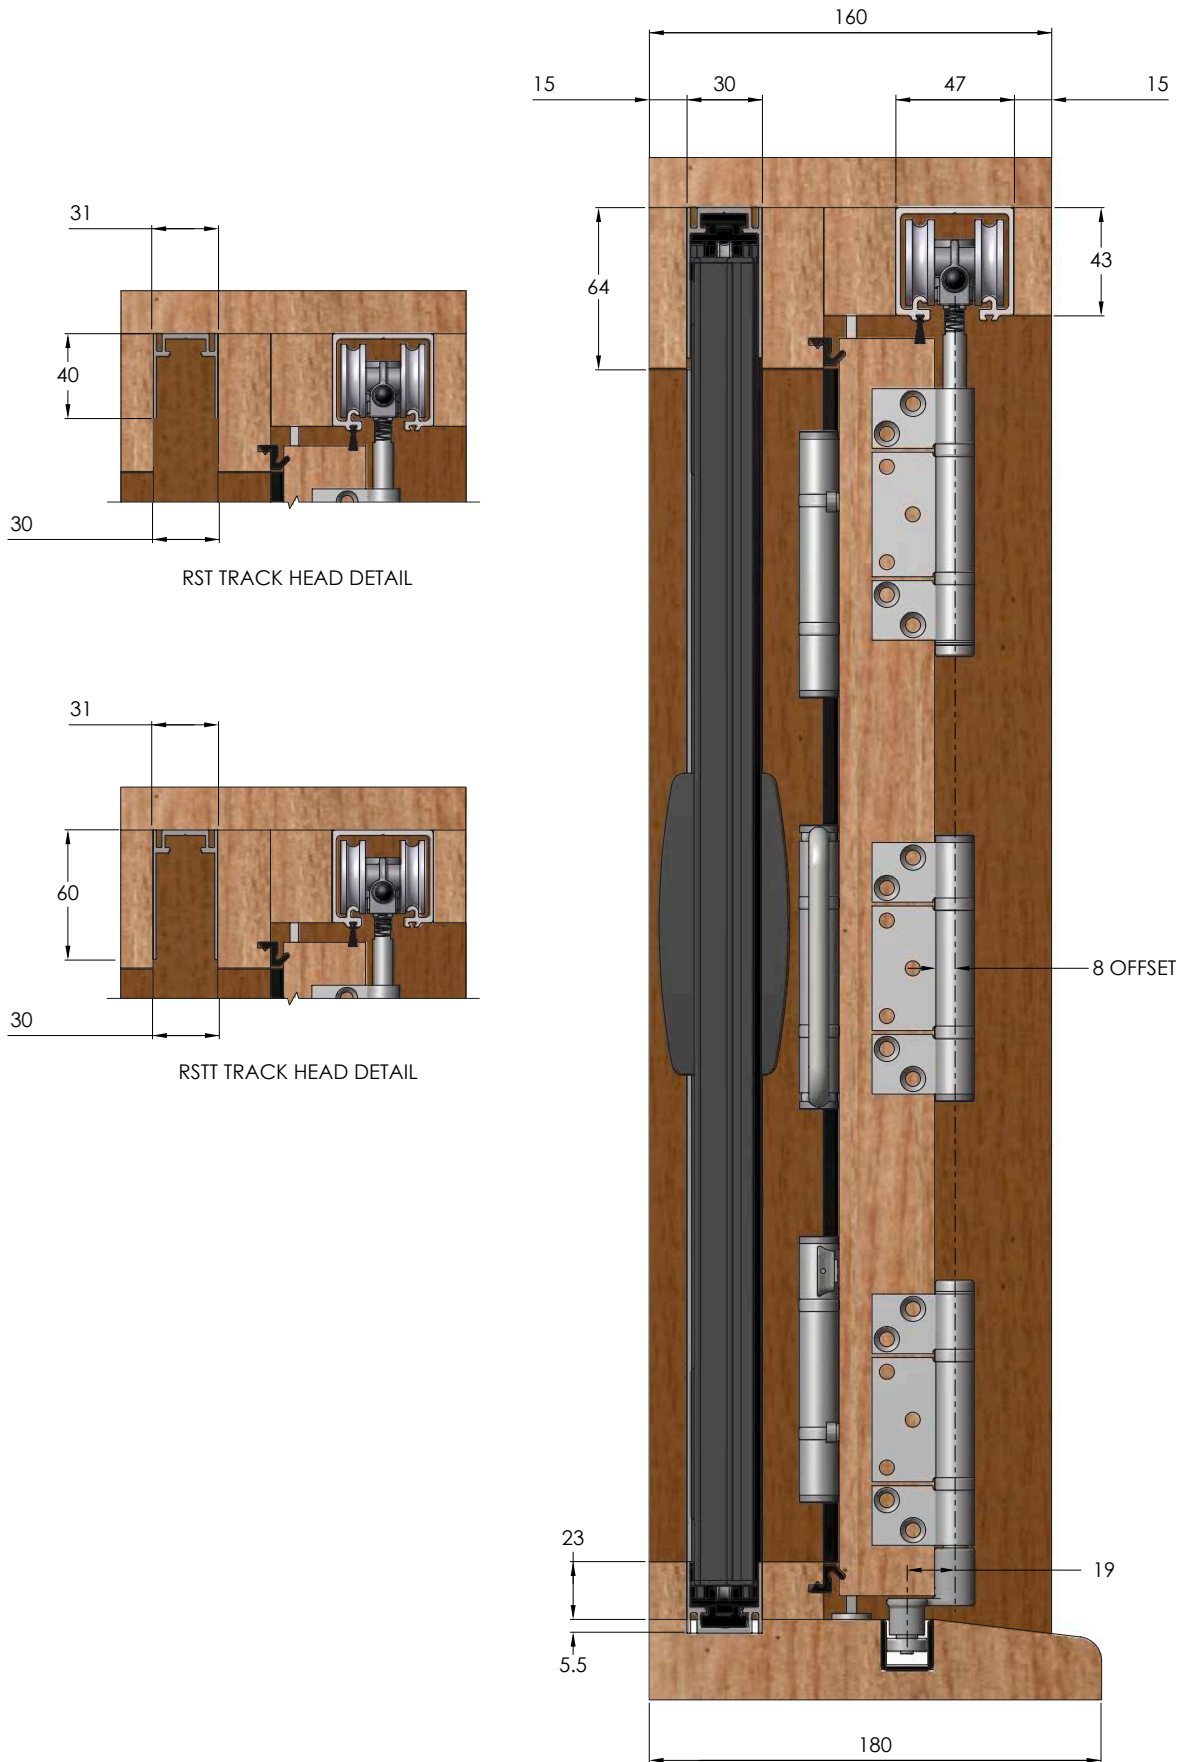

612 Retractable Pleated Insect Screen with Folding Panels

End View - Brio Weatherfold 4s exterior folding door hardware, non mortice hinges