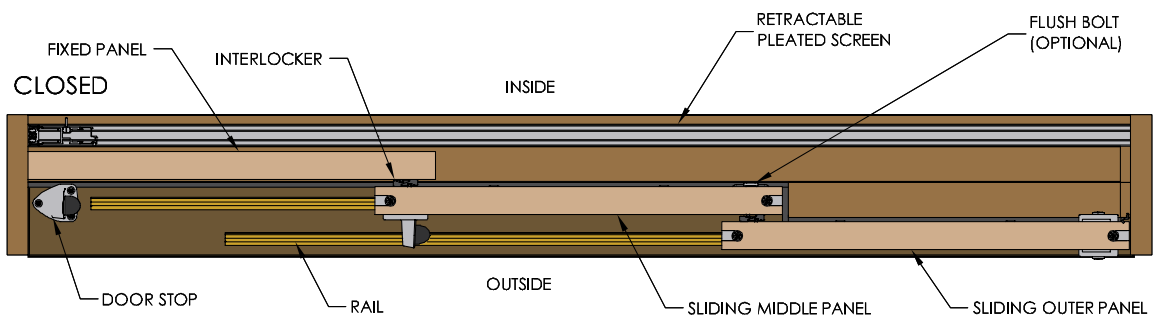

612 Retractable Pleated Insect Screen with Sliding Panels

Plan View – Brio Timberoll 200 exterior bottom roller sliding door hardware