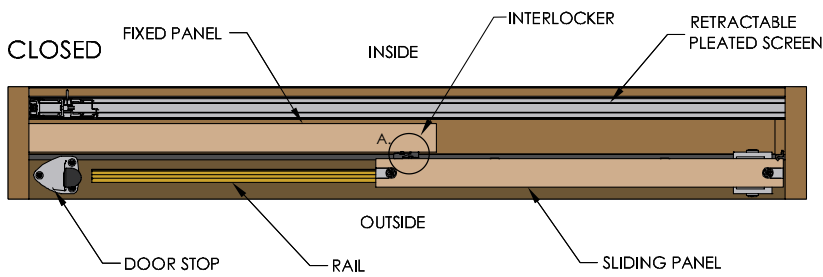

612 Retractable Pleated Insect Screen with Sliding Panels

Plan View – Brio Timberoll 200 exterior bottom roller sliding door hardware