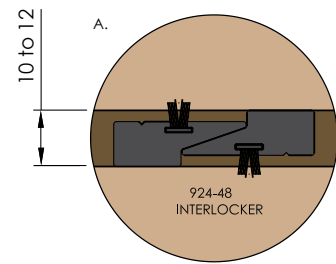

612 Retractable Pleated Insect Screen with Sliding Panels

Plan View – Brio Timberoll 200 exterior bottom roller sliding door hardware