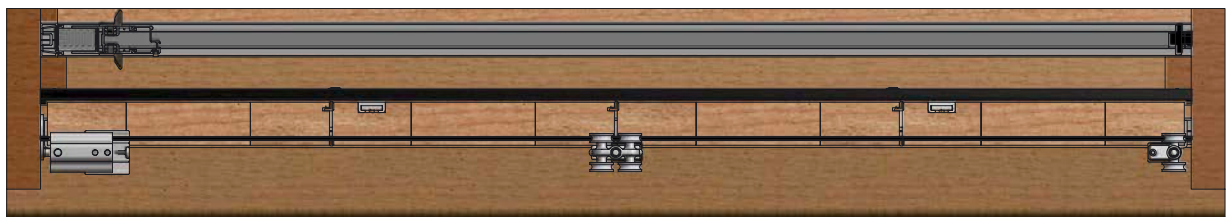

PLEATED SCREEN RETRACTED