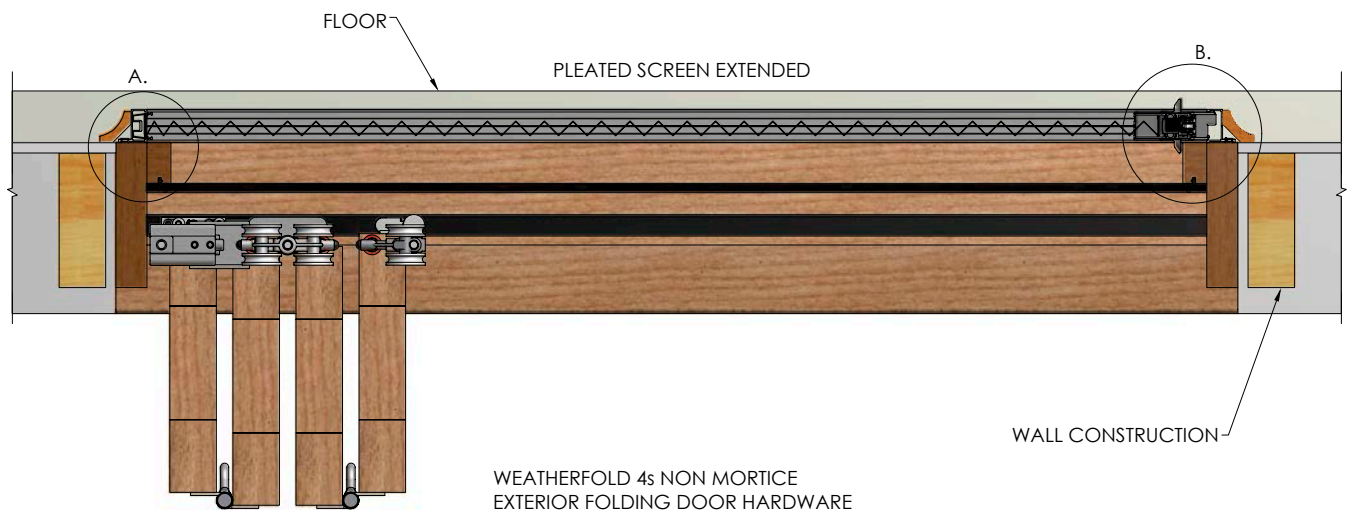

612 Retractable Pleated Insect Screen Retrofit

Plan View – Brio Weatherfold 4s exterior folding door hardware, non mortice hinges

WEATHERFOLD 4s NON MORTICE EXTERIOR FOLDING DOOR HARDWARE