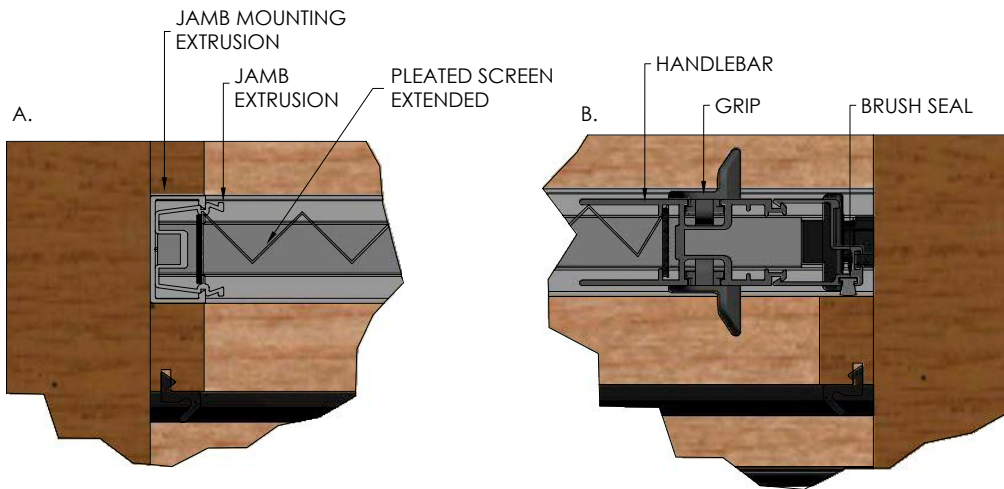

# Postless Corner

An advantage of the Brio 612 Screen is the ability to screen corner openings without the need for a corner post, providing stunning uninterrupted views.

Corner applications are possible with all of Brio's Weatherfold exterior, folding systems and our hybrid sills which utilise timber and aluminium for self draining and easy installation.

# 612 Retractable Pleated Insect Screen with Folding Panels

Plan View - Brio Weatherfold 4s exterior folding door hardware, non mortice hinges

SCREEN WIDTH (MM)	DIMENSION C (OVERALL)
1100	85
1500	95
2000	110
2700	130
3600	155
4500	180