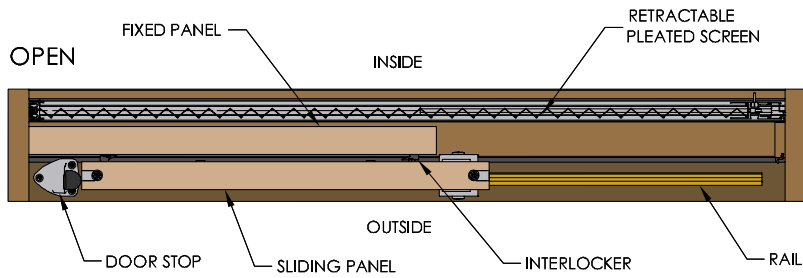

612 Retractable Pleated Insect Screen with Sliding Panels

Plan View – Brio Timberoll 200 exterior bottom roller sliding door hardware