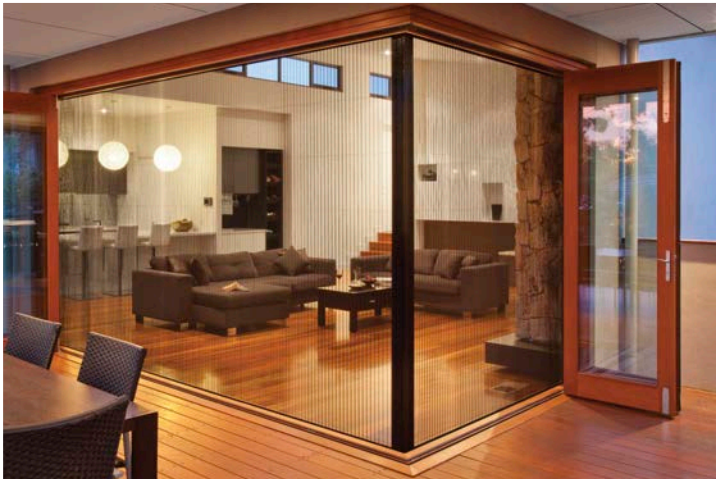

Postless Corner

An advantage of the Brio 612 Screen is the ability to screen corner openings without the need for a corner post, providing stunning uninterrupted views.

Corner applications are possible with all of Brio's Weatherfold exterior, folding systems and our hybrid sills which utilise timber and aluminium for self draining and easy installation.