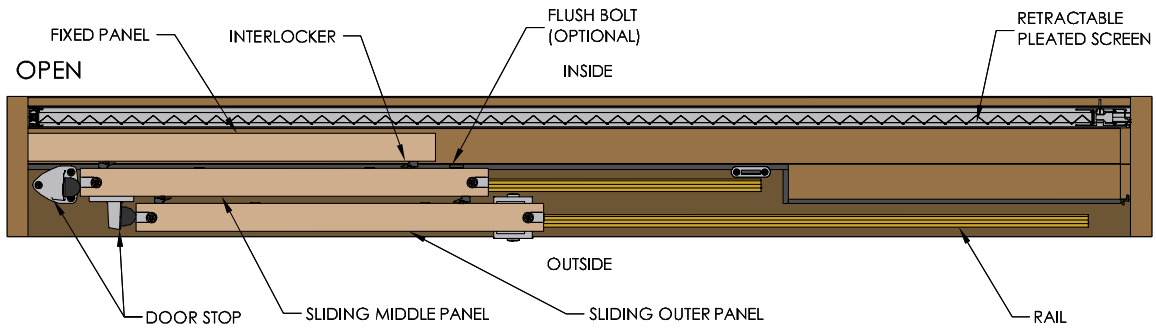

612 Retractable Pleated Insect Screen with Sliding Panels

Plan View – Brio Timberoll 200 exterior bottom roller sliding door hardware