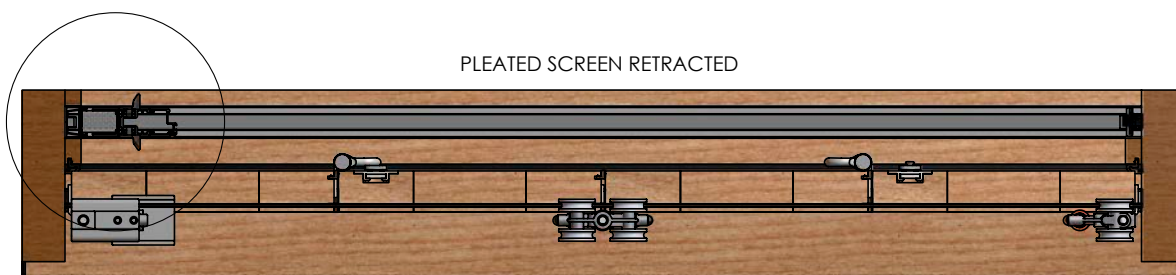

SCREEN WIDTH (MM)	DIMENSION C (OVERALL)
1100	85
1500	95
2000	110
2700	130
3600	155
4500	180