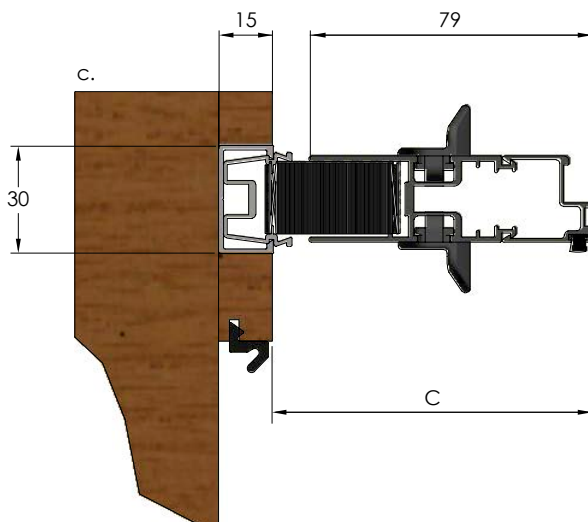

# Postless Corner

An advantage of the Brio 612 Screen is the ability to screen corner openings without the need for a corner post, providing stunning uninterrupted views.

Corner applications are possible with all of Brio's Weatherfold exterior, folding systems and our hybrid sills which utilise timber and aluminium for self draining and easy installation.

# 612 Retractable Pleated Insect Screen with Folding Panels

Plan View - Brio Weatherfold 4s exterior folding door hardware, non mortice hinges

SCREEN WIDTH (MM)	DIMENSION C (OVERALL)
1100	85
1500	95
2000	110
2700	130
3600	155
4500	180