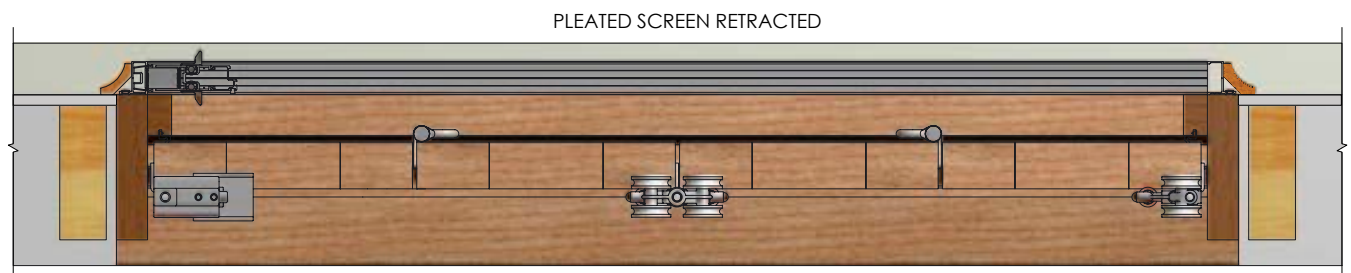

612 Retractable Pleated Insect Screen Retrofit

Plan View – Brio Weatherfold 4s exterior folding door hardware, non mortice hinges